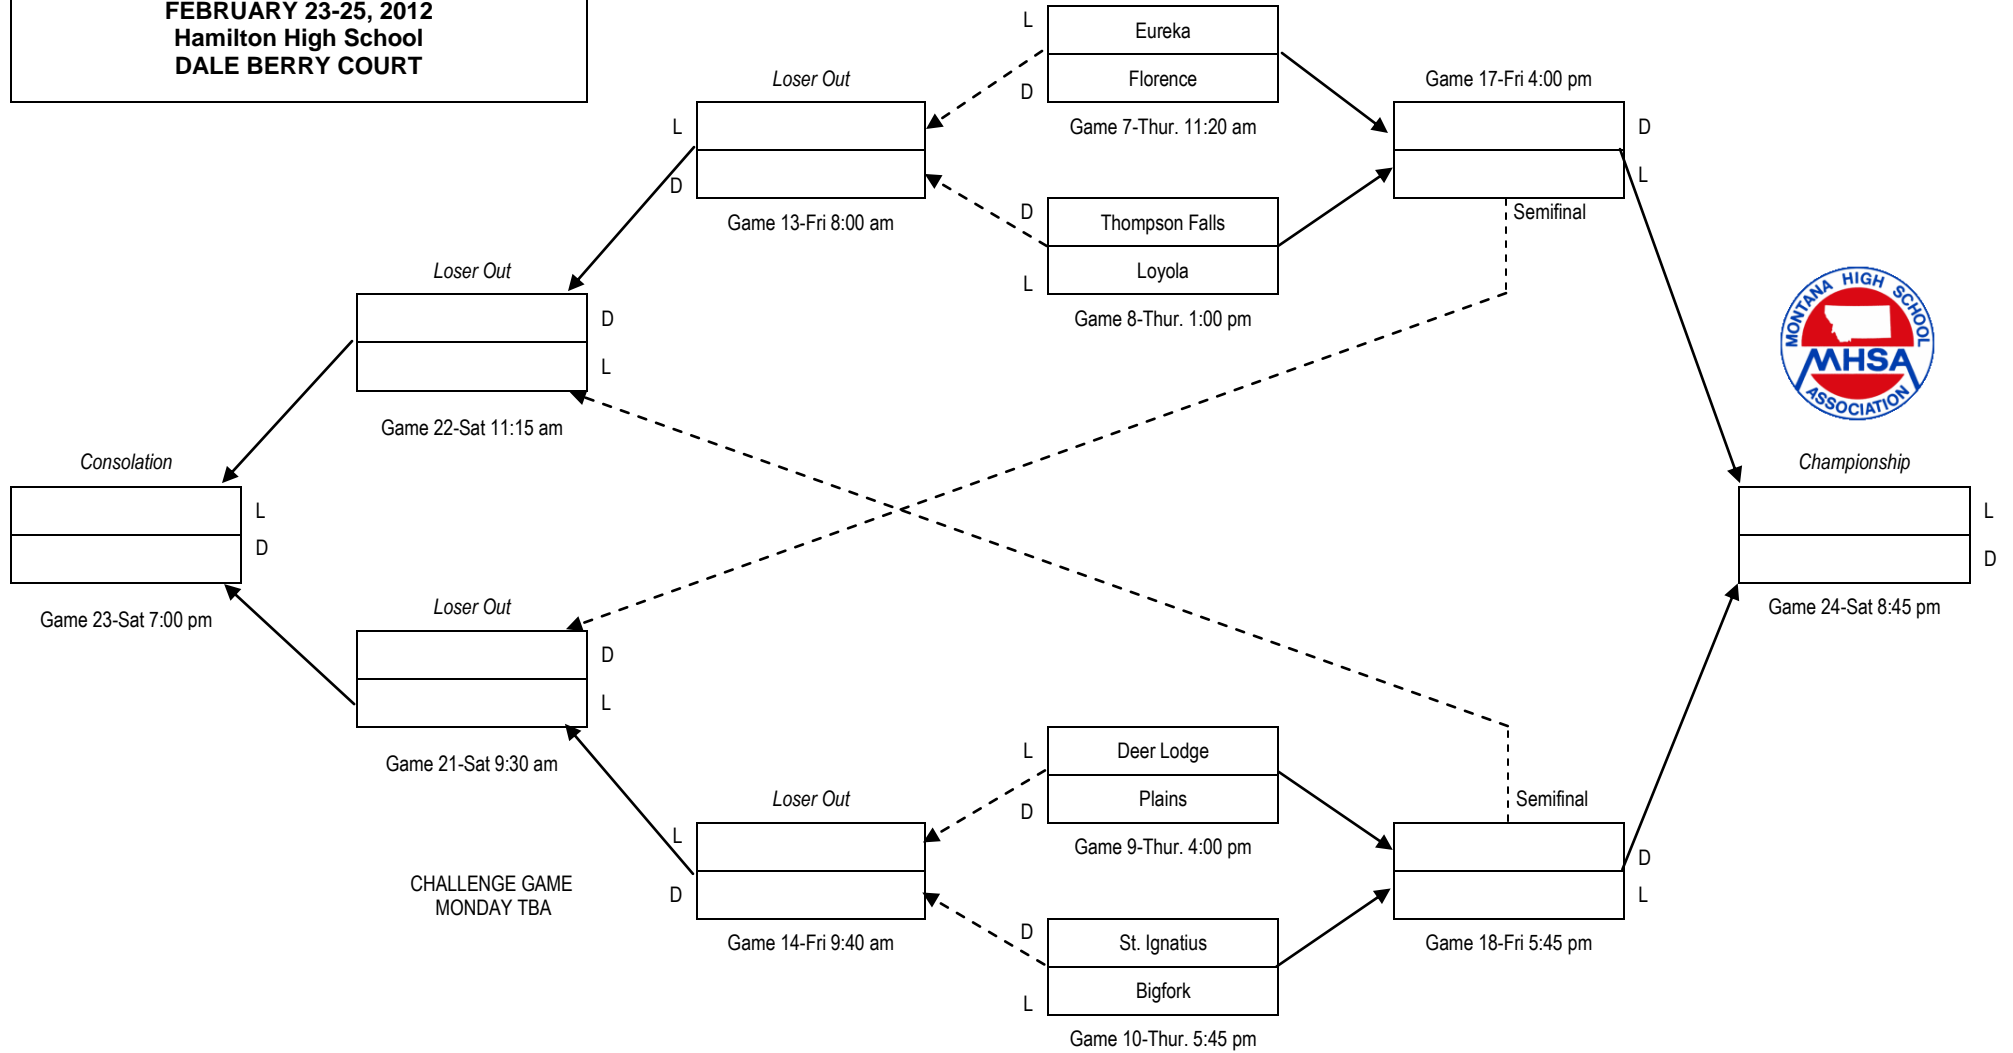

**Montana High School Association  
2012 GIRLS WESTERN B DIVISIONAL  
BASKETBALL TOURNAMENT  
FEBRUARY 23-25, 2012  
Hamilton High School  
DALE BERRY COURT**

Winners —————>  
 Losers - - - - ->  
 L = Light Uniform  
 D = Dark Uniform