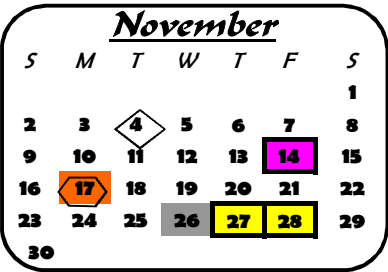

# Eureka Public Schools

2008-2009

**School Holidays**

Sept. 1	Labor Day
Nov. 27-28	Thanksgiving
Dec. 22-Jan. 4	Christmas
Apr. 6-12	Spring Break
May. 25	Memorial Day

**170 days**

**\*START TIME** 8:20am  
**\*END TIME** 3:25pm

**6 INSERVICE DAYS** 9/19,10/24,1/23,3/13,4/3,5/8  
**Parent /Teacher** **Nov. 17-2:00-8:00, No Student; that day**

School Starts Sept. 2  
 School Ends 5-Jun

**NO EARLY OUTS ON WEDNESDAYS**  
 No Student; these days  
 Graduation May 31 3pm